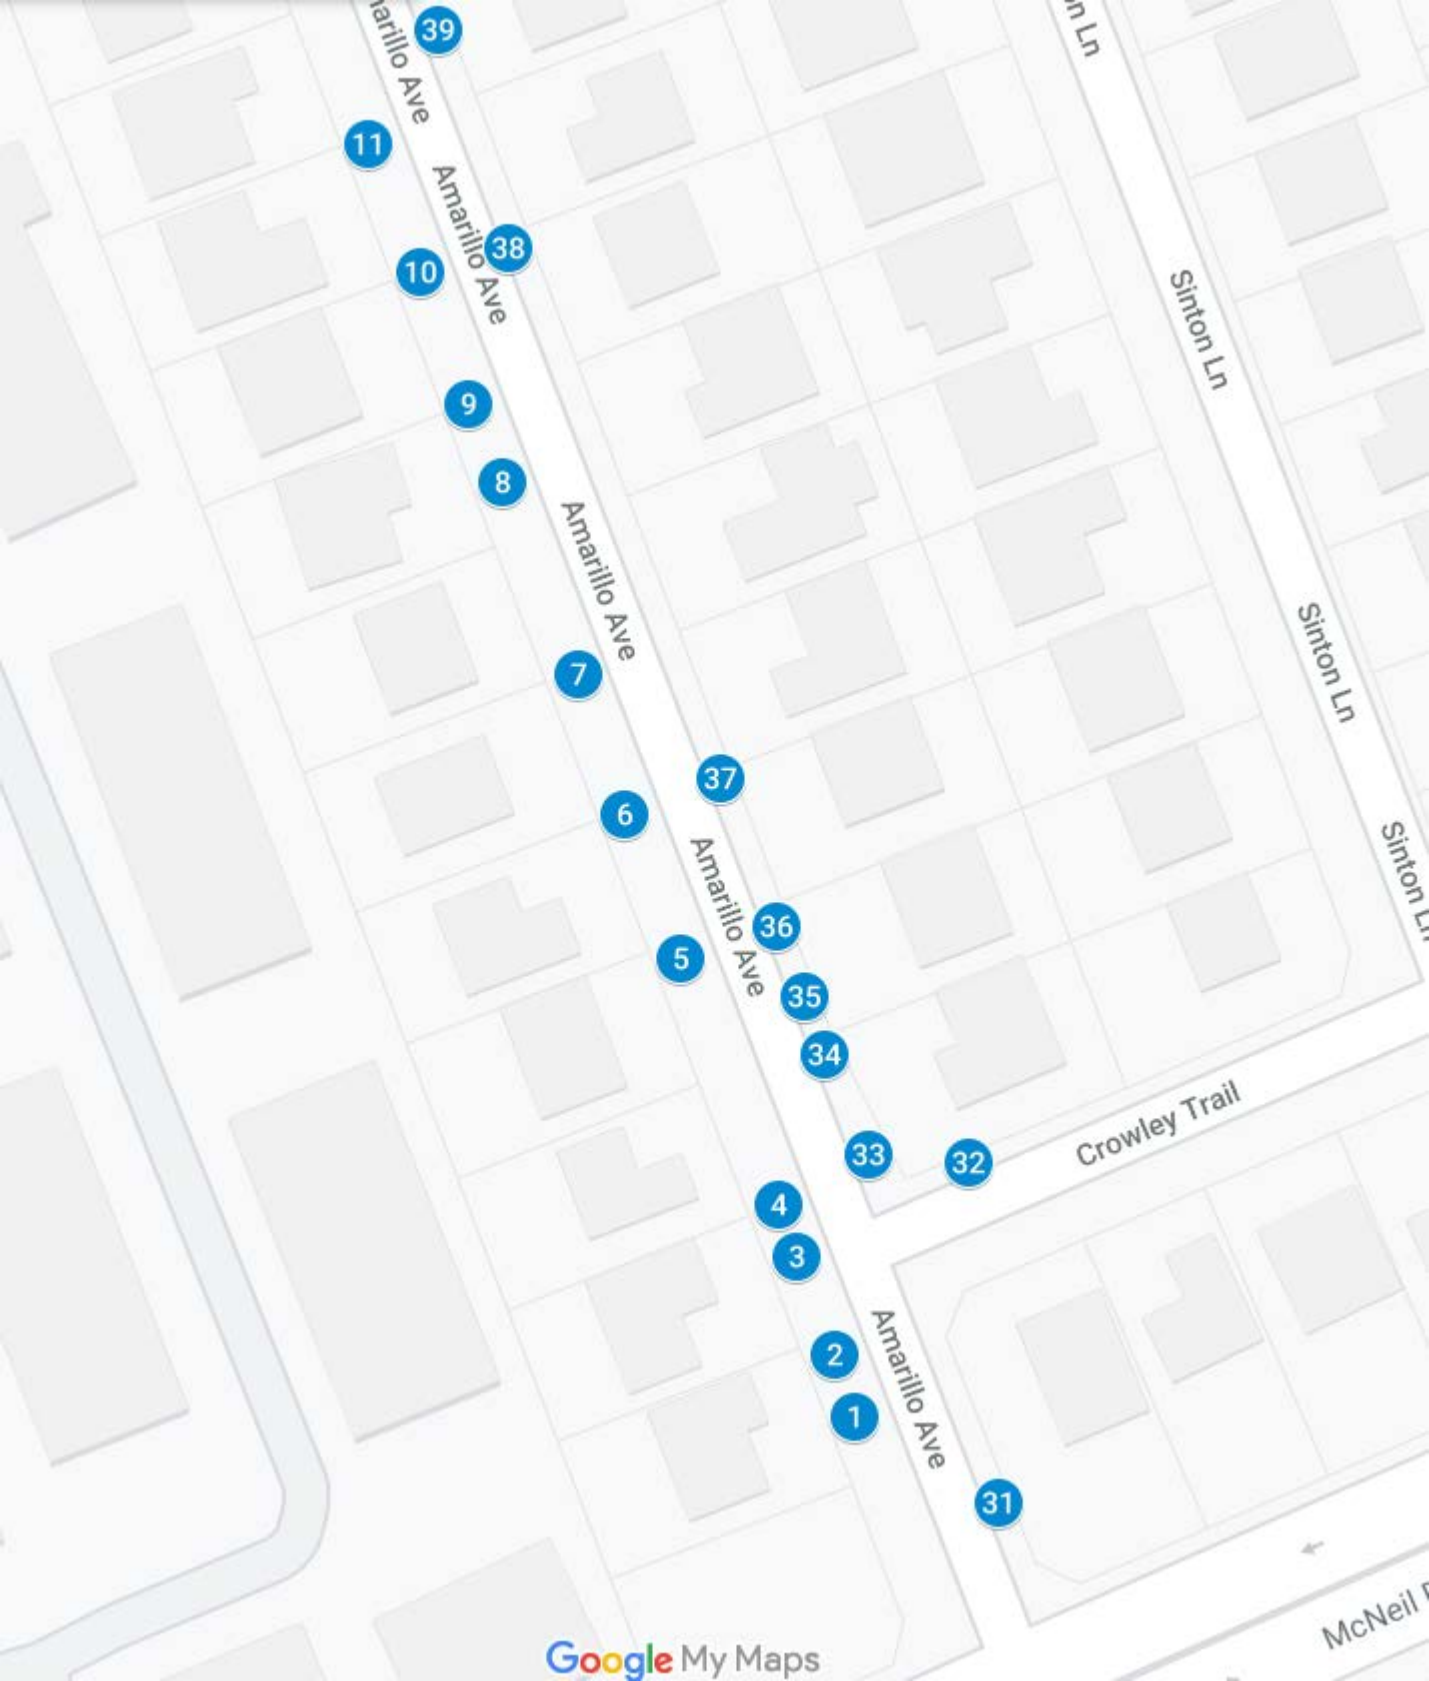

32

Hondo Bend

Hondo Bend

JuiceLand  
Takeout • Delivery  
104

Chipotle Mexican Grill  
Takeout • Delivery

Chi'Lantro  
Takeout • Delivery

Little Woodrow's Parmer  
Takeout

Bat City Gelato  
Takeout

Whataburger  
Takeout • Delivery

48

47

19

46

18

45

17